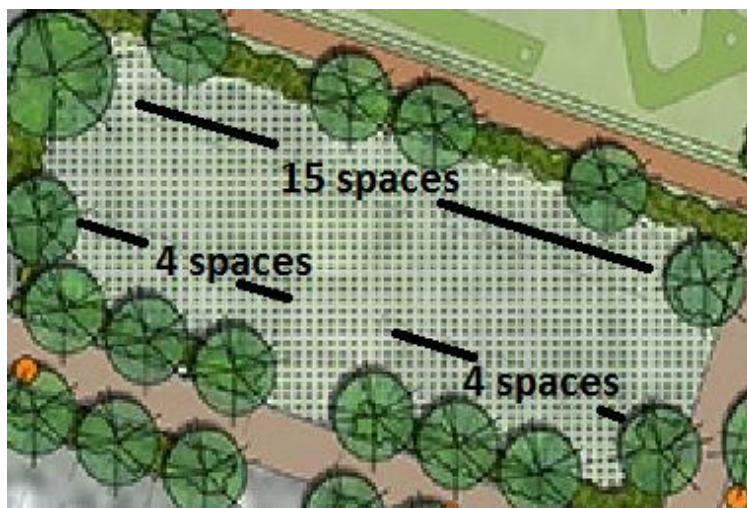

## 8.2 Appendix Two Car parking options

1. Victoria Halls reconfigured car park from 20 to 33 spaces

2. Option One: 56 in total - additional 33 in Victoria Halls plus 23 new £75k

3. Option Two: 68 in total - additional 33 in Victoria Halls plus 35 new £150K