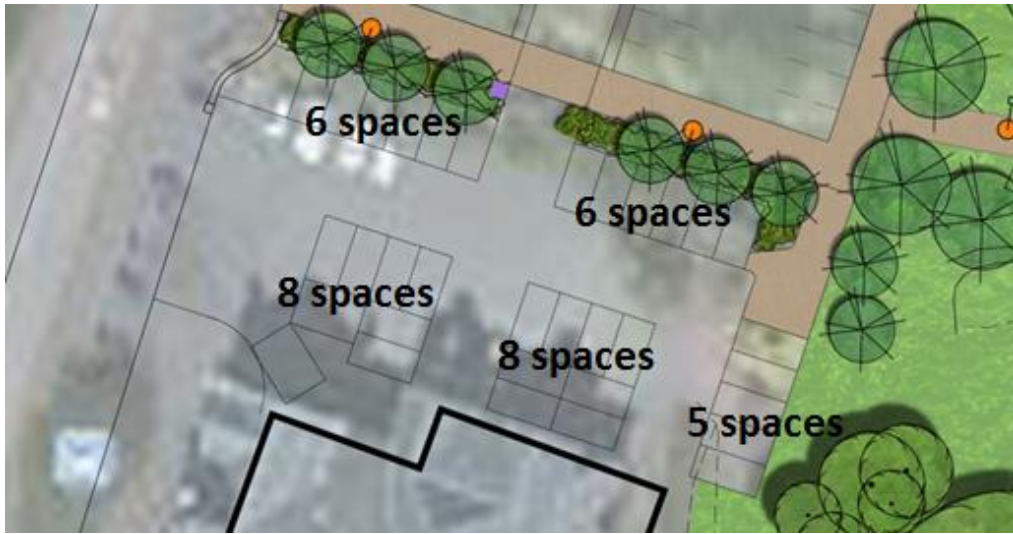

## 8.2 Appendix Two Car parking options

1. Victoria Halls reconfigured car park from 20 to 33 spaces

2. Option One: 56 in total - additional 33 in Victoria Halls plus 23 new £75k

3. Option Two: 68 in total - additional 33 in Victoria Halls plus 35 new £150K